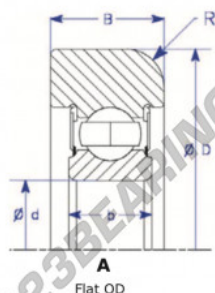

Mast guide bearing MG308-KK-3-ENDURO - MG308-KK-3-ENDURO

<https://www.123bearing.com/bearing-housing/deep-groove-bearing/mast-guide/mg308-kk-3-enduro>

Part Number	Style	Inner Diameter, d	Outer Diameter, D	Inner Ring Width, b	Outer Ring Width, B	Radius, R	Dynamic Capacity	Static Capacity
MG_308_KK-3	↔ Flat OD	40.000 mm	116.90 mm	23 mm	33.000 mm	7.000 mm	40,760 kN	24,020 kN

PRODUCT FEATURES

Brand	ENDURO
N° Ean13	3616060580368
Inside diameter	40 mm
Outside diameter	116.9 mm
Thickness	33 mm
Dynamic load	40.76 kN
Static load	24.02 kN
Packaging	1

contact@123bearing.com

(646) 712 9672