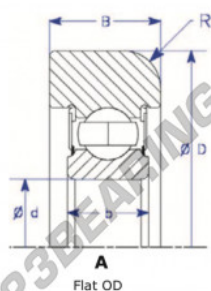

Mast guide bearing MG308-HD-2-ENDURO - MG308-HD-2-ENDURO

<https://www.123bearing.com/bearing-housing/deep-groove-bearing/mast-guide/mg308-hd-2-enduro>

Part Number	Style	Inner Diameter, d	Outer Diameter, D	Inner Ring Width, b	Outer Ring Width, B	Radius, R	Dynamic Capacity	Static Capacity
MG 308 HD-2	1- Flat OD	40.000 mm	117.20 mm	23 mm	28.000 mm	6.750 mm	40,760 KN	24,020 KN

PRODUCT FEATURES

Brand	ENDURO
N° Ean13	3616060580306
Inside diameter	40 mm
Outside diameter	117.2 mm
Thickness	28 mm
Dynamic load	40.76 kN
Static load	24.02 kN
Packaging	1

contact@123bearing.com

(646) 712 9672