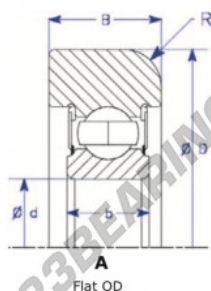

Mast guide bearing MG307-KN-2-ENDURO - MG307-KN-2-ENDURO

<https://www.123bearing.com/bearing-housing/deep-groove-bearing/mast-guide/mg307-kn-2-enduro>

Part Number	Style	Inner Diameter, d	Outer Diameter, D	Inner Ring Width, b	Outer Ring Width, B	Radius, R	Dynamic Capacity	Static Capacity
MG 307 KN 2	1- Flat OD	35,000 mm	106,85 mm	21 mm	25,000 mm	8,000 mm	33,540 kN	19,230 kN

PRODUCT FEATURES

Brand	ENDURO
N° Ean13	3616060580061
Inside diameter	35 mm
Inside diameter	1.378" inch
Outside diameter	106.85 mm
Outside diameter	4.207" inch
Thickness	25 mm
Thickness	0.984" inch
Dynamic load	33.54 kN
Static load	19.23 kN
Packaging	1