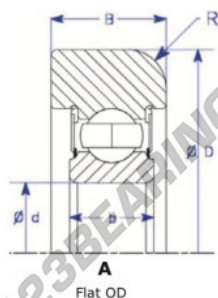

Mast guide bearing MG307-KN-1-ENDURO - MG307-KN-1-ENDURO

<https://www.123bearing.com/bearing-housing/deep-groove-bearing/mast-guide/mg307-kn-1-enduro>

Part Number	Style	Inner Diameter, d	Outer Diameter, D	Inner Ring Width, b	Outer Ring Width, B	Radius, R	Dynamic Capacity	Static Capacity
MG 307 KN-1	1 - Flat OD	35,000 mm	105,85 mm	21 mm	25,000 mm	8,000 mm	33,540 kN	19,230 kN

PRODUCT FEATURES

Brand	ENDURO
N° Ean13	3616060580054
Inside diameter	35 mm
Outside diameter	105.85 mm
Thickness	25 mm
Dynamic load	33.54 kN
Static load	19.23 kN
Packaging	1

contact@123bearing.com

(646) 712 9672