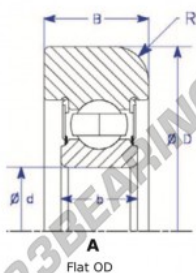

Mast guide bearing MG307-KK-3-ENDURO - MG307-KK-3-ENDURO

<https://www.123bearing.com/bearing-housing/deep-groove-bearing/mast-guide/mg307-kk-3-enduro>

Part Number	Style	Inner Diameter, d	Outer Diameter, D	Inner Ring Width, b	Outer Ring Width, B	Radius, R	Dynamic Capacity	Static Capacity
MG 307 KK-3	Flat OD	35,000 mm	108,80 mm	21 mm	31,000 mm	6,500 mm	33,540 kN	19,230 kN

PRODUCT FEATURES

Brand	ENDURO
N° Ean13	3616060580047
Inside diameter	35 mm
Outside diameter	108.8 mm
Thickness	31 mm
Dynamic load	33.54 kN
Static load	19.23 kN
Packaging	1

contact@123bearing.com

(646) 712 9672