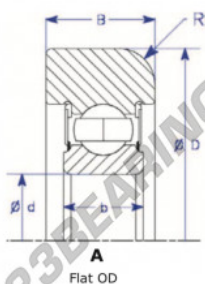

Mast guide bearing MG307-KK-2-ENDURO - MG307-KK-2-ENDURO

<https://www.123bearing.com/bearing-housing/deep-groove-bearing/mast-guide/mg307-kk-2-enduro>

Part Number	Style	Inner Diameter, d	Outer Diameter, D	Inner Ring Width, b	Outer Ring Width, B	Radius, R	Dynamic Capacity	Static Capacity
MG 307-KK-2	↳ Flat OD	35,000 mm	108,30 mm	21 mm	31,000 mm	6,500 mm	33,540 kN	19,230 kN

PRODUCT FEATURES

Brand	ENDURO
N° Ean13	3616060580030
Inside diameter	35 mm
Outside diameter	108.3 mm
Thickness	31 mm
Dynamic load	33.54 kN
Static load	19.23 kN
Packaging	1

contact@123bearing.com

(646) 712 9672