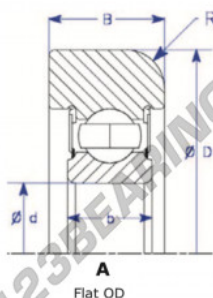

Mast guide bearing MG307-KK-1-ENDURO - MG307-KK-1-ENDURO

<https://www.123bearing.com/bearing-housing/deep-groove-bearing/mast-guide/mg307-kk-1-enduro>

Part Number	Style	Inner Diameter, d	Outer Diameter, D	Inner Ring Width, b	Outer Ring Width, B	Radius, R	Dynamic Capacity	Static Capacity
MG 307 KK-1	1 - Flat OD	35,000 mm	107,80 mm	21 mm	31,000 mm	6,500 mm	33,540 KN	19,230 KN

PRODUCT FEATURES

Brand	ENDURO
N° Ean13	3616060580023
Inside diameter	35 mm
Outside diameter	107.8 mm
Thickness	31 mm
Dynamic load	33.54 kN
Static load	19.23 kN
Packaging	1

contact@123bearing.com

(646) 712 9672