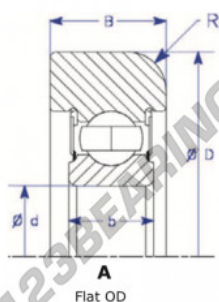

Mast guide bearing MG307-FFTT-L-ENDURO - MG307-FFTT-L-ENDURO

<https://www.123bearing.com/bearing-housing/deep-groove-bearing/mast-guide/mg307-fftt-l-enduro>

Part Number	Style	Inner Diameter, d	Outer Diameter, D	Inner Ring Width, b	Outer Ring Width, B	Radius, R	Dynamic Capacity	Static Capacity
MG 307 FFTT-L	L=Flat OD	35,000 mm	96,70 mm	21 mm	25,000 mm	5,000 mm	33,540 kN	19,230 kN

PRODUCT FEATURES

Brand	ENDURO
N° Ean13	3616060579966
Inside diameter	35 mm
Outside diameter	96.7 mm
Thickness	25 mm
Dynamic load	33.54 kN
Static load	19.23 kN
Packaging	1

contact@123bearing.com

(646) 712 9672