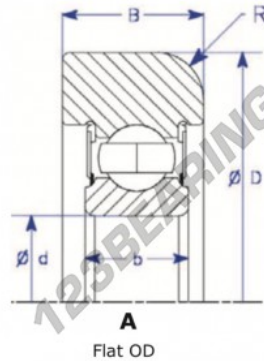

Mast guide bearing MG307-FFCL-7-ENDURO - MG307-FFCL-7-ENDURO

<https://www.123bearing.com/bearing-housing/deep-groove-bearing/mast-guide/mg307-ffcl-7-enduro>

Part Number	Style	Inner Diameter, d	Outer Diameter, D	Inner Ring Width, b	Outer Ring Width, B	Radius, R	Dynamic Capacity	Static Capacity
MG 307 FFCL-7	Flat OD	35,000 mm	101,80 mm	28,85 mm	27,000 mm	3,700 mm	33,540 kN	19,230 kN

PRODUCT FEATURES

Brand	ENDURO
N° Ean13	3616060579744
Inside diameter	35 mm
Outside diameter	101.8 mm
Thickness	27 mm
Dynamic load	33.54 kN
Static load	19.23 kN
Packaging	1

contact@123bearing.com

(646) 712 9672