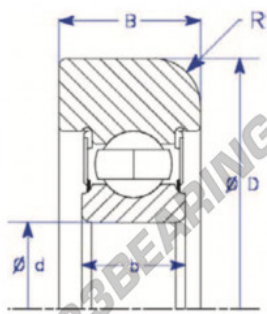

Mast guide bearing MG206-FFH-ENDURO - MG206-FFH-ENDURO

<https://www.123bearing.com/bearing-housing/deep-groove-bearing/mast-guide/mg206-ffh-enduro>

Part Number	Style	Inner Diameter, d	Outer Diameter, D	Inner Ring Width, b	Outer Ring Width, B	Radius, R	Dynamic Capacity	Static Capacity
MG 206.FFH	I= Flat OD	30,000 mm	79,50 mm	16,59 mm	28,575 mm	6,750 mm	19,460 kN	11,310 kN

PRODUCT FEATURES

Brand	ENDURO
N° Ean13	3616060579584
Inside diameter	30 mm
Outside diameter	80 mm
Thickness	29 mm
Weight	708 g
Dynamic load	27.36 kN
Static load	18.86 kN
Packaging	-

contact@123bearing.com