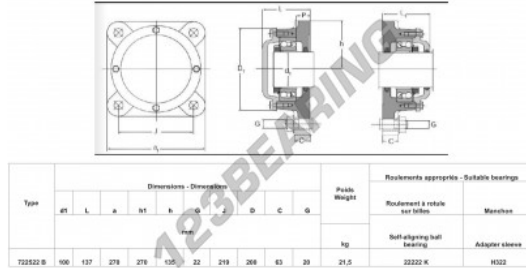

Housed bearing 4 bolts 722522-B-22222-K - 722522-B-22222-K

<https://www.123bearing.com/bearing-housing/housed-bearing/cast-iron-housed-bearing-4/722522-b-22222-k>

PRODUCT FEATURES

Brand	GEN
Shaft diameter	100 mm
No. of fasteners	4
Tightening	Clamping sleeve
Mounting center distance	219 mm
Material	cast iron
Weight	21500 g
Packaging	1