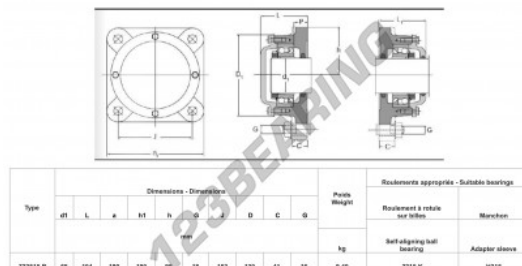

Housed bearing 4 bolts 722515-B-2215-K - 722515-B-2215-K

<https://www.123bearing.com/bearing-housing/housed-bearing/cast-iron-housed-bearing-4/722515-b-2215-k>

PRODUCT FEATURES

Brand	GEN
Shaft diameter	65 mm
No. of fasteners	4
Tightening	Clamping sleeve
Mounting center distance	152 mm
Material	cast iron
Weight	9400 g
Packaging	1