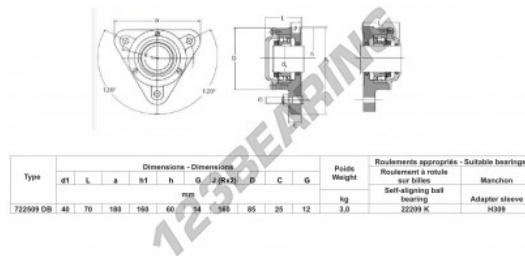

Housed bearing 3 bolts 722509-DB-22209-K - 722509-DB-22209-K

<https://www.123bearing.com/bearing-housing/housed-bearing/cast-iron-housed-bearing-3/722509-db-22209-k>

PRODUCT FEATURES

Brand	GEN
Shaft diameter	40 mm
No. of fasteners	3
Tightening	Clamping sleeve
Mounting center distance	160 mm
Material	cast iron
Weight	3000 g
Packaging	1