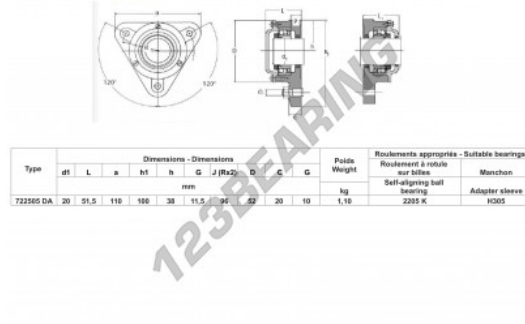

Housed bearing 3 bolts 722505-DA-2205-K - 722505-DA-2205-K

<https://www.123bearing.com/bearing-housing/housed-bearing/cast-iron-housed-bearing-3/722505-da-2205-k>

PRODUCT FEATURES

Brand	GEN
Shaft diameter	20 mm
No. of fasteners	3
Tightening	Clamping sleeve
Mounting center distance	96 mm
Material	cast iron
Weight	1100 g
Packaging	1