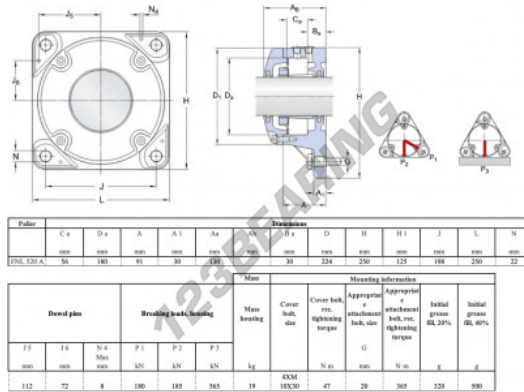

## Housed bearing 4 bolts FNL-520-A-SKF - FNL-520-A-SKF

<https://www.123bearing.com/bearing-housing/housed-bearing/cast-iron-housed-bearing-4/fnl-520-a-skf>

### PRODUCT FEATURES

Brand	SKF
N° Ean13	7316572868843
Shaft diameter	90 mm
Shaft diameter	3.543" inch
No. of fasteners	4
Tightening	Clamping sleeve
Mounting center distance	198 mm
Mounting center distance	7.795" inch
Material	cast iron
Weight	19000 g
Packaging	1