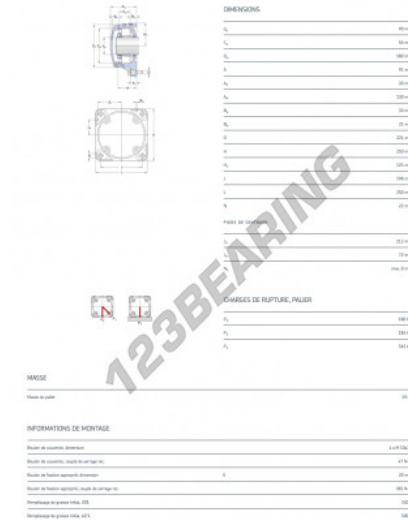

## Housed bearing 4 bolts

### FNL-520-A-C-2220-K-H320-E-SKF - FNL-520-A-C-2220-K-H320-E-SKF

<https://www.123bearing.com/bearing-housing/housed-bearing/cast-iron-housed-bearing-4/fnl-520-a-c-2220-k-h320-e-skf>

## PRODUCT FEATURES

Brand	SKF
N° Ean13	3616060577689
Shaft diameter	90 mm
No. of fasteners	4
Tightening	Clamping sleeve
Mounting center distance	198 mm
Material	cast iron
Weight	19000 g
Packaging	1
Standard	No standard