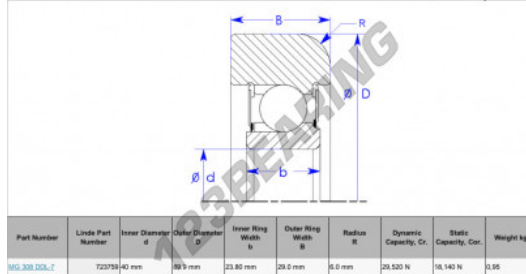

Mast guide bearing MG308-DDL-7-ENDURO - MG308-DDL-7-ENDURO

<https://www.123bearing.com/bearing-housing/deep-groove-bearing/mast-guide/mg308-ddl-7-enduro>

PRODUCT FEATURES

Brand	ENDURO
N° Ean13	3616060577504
Inside diameter	40 mm
Outside diameter	89.9 mm
Thickness	23.8 mm
Weight	0.95 g
Dynamic load	29.52 kN
Static load	18.14 kN
Packaging	1