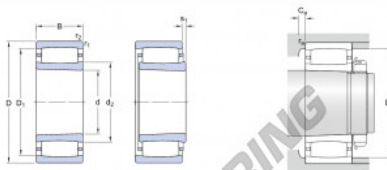

Roller bearing C2218-KTN9-SKF - C2218-KTN9-SKF

<https://www.123bearing.com/bearing-housing/roller-bearing/roller/c2218-ktn9-skf>

Reference	Dimensions										Weight (kg)	Performance of support												
	d	D	B	d ₁	d ₂	r	r ₁	r ₂	r ₃	r ₄		r ₅	C	C ₁₀	C ₉₀	C ₅₀	C ₁₀₀	C ₂₀₀	C ₅₀₀	C ₁₀₀₀	C ₂₀₀₀	C ₅₀₀₀	C ₁₀₀₀₀	
C2218-KTN9	90	160	40	90	110	0.1	0.1	0.1	0.1	0.1	0.1	325	325	325	325	325	325	325	325	325	325	325	325	325

PRODUCT FEATURES

Brand	SKF
N° Ean13	3616060577245
Inside diameter	90 mm
Outside diameter	160 mm
Thickness	40 mm
Limiting speed	3800 rpm
Weight	3250 g
Dynamic load	325 kN
Static load	380 kN
Packaging	1

contact@123bearing.com