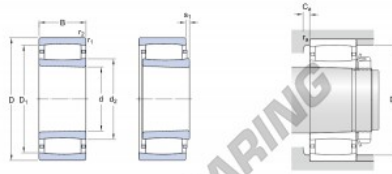

Roller bearing C2217-KTN9-SKF - C2217-KTN9-SKF

<https://www.123bearing.com/bearing-housing/roller-bearing/roller/c2217-ktn9-skf>

PRODUCT FEATURES

Brand	SKF
N° Ean13	3616060577238
Inside diameter	85 mm
Outside diameter	150 mm
Thickness	36 mm
Limiting speed	4000 rpm
Weight	2600 g
Dynamic load	275 kN
Static load	320 kN
Packaging	1

contact@123bearing.com

(646) 712 9672

CRT4 de Lesquin 60 Rue Du Haut De Sainghin 59273 Fretin FRANCE