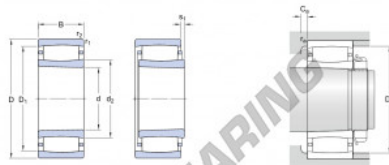

Roller bearing C2209-KTN9-SKF - C2209-KTN9-SKF

<https://www.123bearing.com/bearing-housing/roller-bearing/roller/c2209-ktn9-skf>

Reference	Dimensions					Number of rollers	Dimensions (mm)					Cage	Cage material	Cage type	Cage width	Cage height	Cage thickness	Cage weight	Cage material	Cage type	Cage weight	Cage material	Cage type	Cage weight		
	A	B	C	D	E		F	G	H	I	J														K	L
C2209-KTN9	85	45	23	45	45	11	11	11	11	11	11	11	11	11	11	11	11	11	11	11	11	11	11	11	11	11

PRODUCT FEATURES

Brand	SKF
N° Ean13	7316571139616
Inside diameter	45 mm
Outside diameter	85 mm
Thickness	23 mm
Limiting speed	7500 rpm
Weight	0.55 g
Dynamic load	93 kN
Static load	93 kN
Packaging	-
Standard	No standard