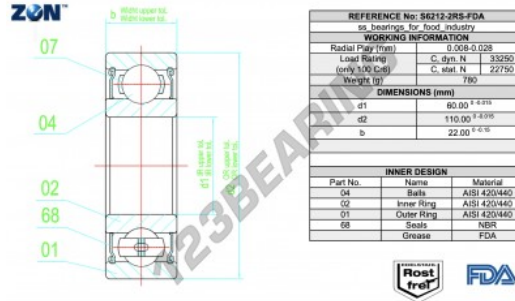

Deep groove ball bearing single row

S6212-2RS-FDA-AISI420-ZEN - S6212-2RS-FDA-AISI420-ZEN

<https://www.123bearing.com/bearing-housing/deep-groove-bearing/single-row/s6212-2rs-fda-aisi420-zen>

PRODUCT FEATURES

Brand	ZEN
N° Ean13	3616060574763
Inside diameter	60 mm
Sealing	Seal on both sides
Outside diameter	110 mm
Thickness	22 mm
Weight	780 g
Packaging	1

contact@123bearing.com

(646) 712 9672

CRT4 de Lesquin 60 Rue Du Haut De Sainghin 59273 Fretin FRANCE