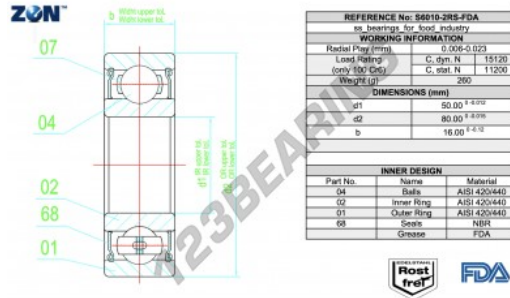

Deep groove ball bearing single row S6010-2RS-FDA-AISI420-ZEN - S6010-2RS-FDA-AISI420-ZEN

<https://www.123bearing.com/bearing-housing/deep-groove-bearing/single-row/s6010-2rs-fda-aisi420-zen>

PRODUCT FEATURES

Brand	ZEN
N° Ean13	3616060574695
Inside diameter	50 mm
Sealing	-
Outside diameter	80 mm
Thickness	16 mm
Weight	260 g
Packaging	-

contact@123bearing.com

(646) 712 9672

CRT4 de Lesquin 60 Rue Du Haut De Sainghin 59273 Fretin FRANCE