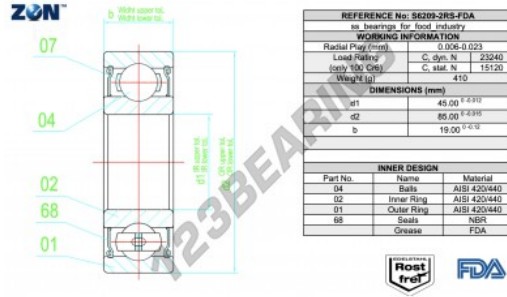

Deep groove ball bearing single row

S6209-2RS-FDA-AISI420-ZEN - S6209-2RS-FDA-AISI420-ZEN

<https://www.123bearing.com/bearing-housing/deep-groove-bearing/single-row/s6209-2rs-fda-aisi420-zen>

PRODUCT FEATURES

Brand	ZEN
N° Ean13	3616060574671
Inside diameter	45 mm
Sealing	-
Outside diameter	85 mm
Thickness	19 mm
Weight	410 g
Packaging	-

contact@123bearing.com

(646) 712 9672

CRT4 de Lesquin 60 Rue Du Haut De Sainghin 59273 Fretin FRANCE