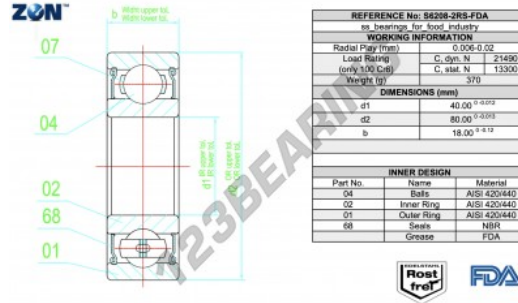

Deep groove ball bearing single row S6208-2RS-FDA-AISI420-ZEN - S6208-2RS-FDA-AISI420-ZEN

<https://www.123bearing.com/bearing-housing/deep-groove-bearing/single-row/s6208-2rs-fda-aisi420-zen>

PRODUCT FEATURES

Brand	ZEN
N° Ean13	3616060574657
Inside diameter	40 mm
Sealing	Seal on both sides
Outside diameter	80 mm
Thickness	18 mm
Weight	370 g
Packaging	1

contact@123bearing.com

(646) 712 9672

CRT4 de Lesquin 60 Rue Du Haut De Sainghin 59273 Fretin FRANCE