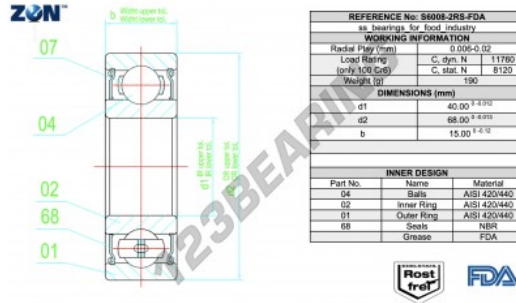

Deep groove ball bearing single row

S6008-2RS-FDA-AISI420-ZEN - S6008-2RS-FDA-AISI420-ZEN

<https://www.123bearing.com/bearing-housing/deep-groove-bearing/single-row/s6008-2rs-fda-aisi420-zen>

PRODUCT FEATURES

Brand	ZEN
N° Ean13	3616060574640
Inside diameter	40 mm
Sealing	-
Outside diameter	68 mm
Thickness	15 mm
Weight	190 g
Packaging	-

contact@123bearing.com

(646) 712 9672

CRT4 de Lesquin 60 Rue Du Haut De Sainghin 59273 Fretin FRANCE