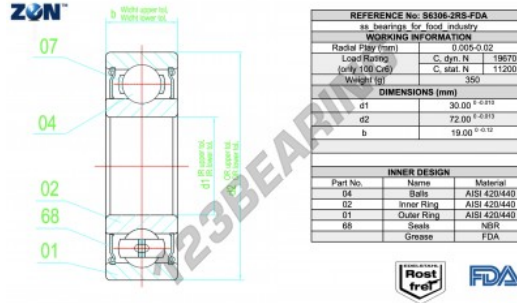

Deep groove ball bearing single row

S6306-2RS-FDA-AISI420-ZEN - S6306-2RS-FDA-AISI420-ZEN

<https://www.123bearing.com/bearing-housing/deep-groove-bearing/single-row/s6306-2rs-fda-aisi420-zen>

PRODUCT FEATURES

Brand	ZEN
N° Ean13	3616060574602
Inside diameter	30 mm
Sealing	Seal on both sides
Outside diameter	72 mm
Thickness	19 mm
Weight	350 g
Packaging	1

contact@123bearing.com
 (646) 712 9672
 CRT4 de Lesquin 60 Rue Du Haut De Sainghin 59273 Fretin FRANCE