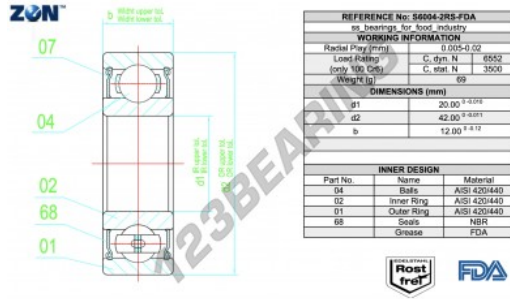

Deep groove ball bearing single row

S6004-2RS-FDA-AISI420-ZEN - S6004-2RS-FDA-AISI420-ZEN

<https://www.123bearing.com/bearing-housing/deep-groove-bearing/single-row/s6004-2rs-fda-aisi420-zen>

PRODUCT FEATURES

Brand	ZEN
N° Ean13	3616060574527
Inside diameter	20 mm
Sealing	Seal on both sides
Outside diameter	42 mm
Thickness	12 mm
Weight	69 g
Packaging	1

contact@123bearing.com

(646) 712 9672

CRT4 de Lesquin 60 Rue Du Haut De Sainghin 59273 Fretin FRANCE