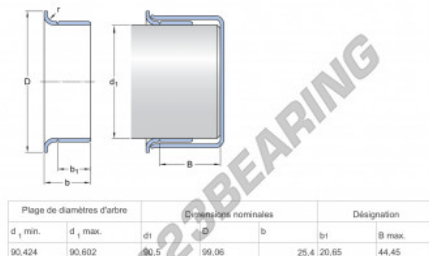

### PRODUCT FEATURES

Brand	SKF
N° Ean13	85311042550
Inside diameter	90.5 mm
Thickness	25.4 mm
Outside diameter	91 mm
Weight	200 g
Packaging	1
Standard	No standard

[contact@123bearing.com](mailto:contact@123bearing.com)