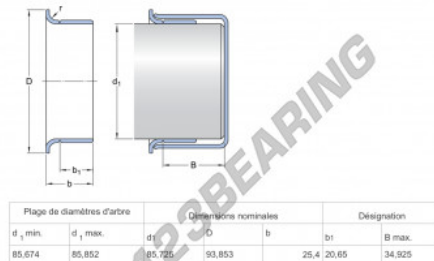

Speedi-Sleeve 99337-SKF - 99337-SKF

<https://www.123bearing.com/seals/accessories/speedi-sleeve/99337-skf>

PRODUCT FEATURES

Brand	SKF
N° Ean13	85311042437
Inside diameter	85 mm
Inside diameter	3.346" inch
Thickness	25 mm
Thickness	0.984" inch
Outside diameter	86.23 mm
Outside diameter	3.395" inch
Weight	149 g
Packaging	-
Standard	No standard