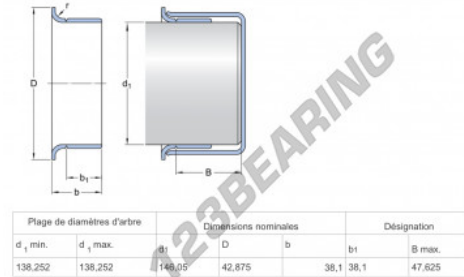

Speedi-Sleeve 99548-SKF - 99548-SKF

<https://www.123bearing.com/seals/accessories/speedi-sleeve/99548-skf>

PRODUCT FEATURES

Brand	SKF
N° Ean13	85311043090
Inside diameter	138 mm
Thickness	42 mm
Packaging	1