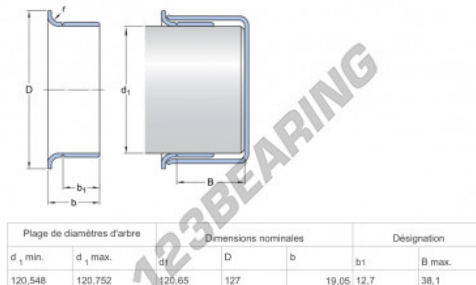

Speedi-Sleeve 99475-SKF - 99475-SKF

<https://www.123bearing.com/seals/accessories/speedi-sleeve/99475-skf>

PRODUCT FEATURES

Brand	SKF
N° Ean13	85311042949
Inside diameter	120 mm
Thickness	19 mm
Outside diameter	127 mm
Weight	270 g
Packaging	1
Standard	No standard