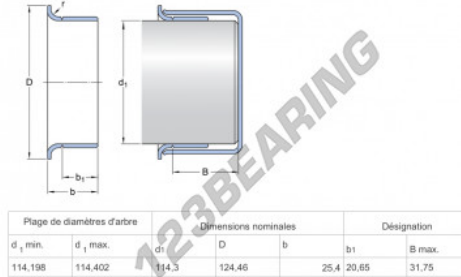

Speedi-Sleeve 99856-SKF - 99856-SKF

<https://www.123bearing.com/seals/accessories/speedi-sleeve/99856-skf>

PRODUCT FEATURES

Brand	SKF
N° Ean13	85311186087
Inside diameter	114 mm
Thickness	25 mm
Packaging	1