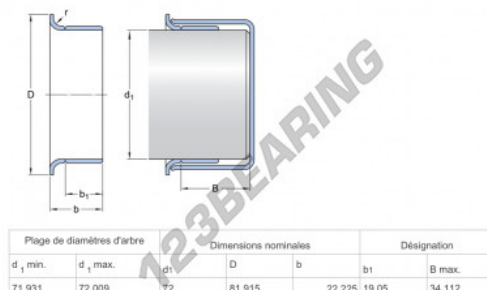

### PRODUCT FEATURES

Brand	SKF
N° Ean13	3616060571120
Inside diameter	72 mm
Inside diameter	2.835" inch
Thickness	22 mm
Thickness	0.866" inch
Outside diameter	72.51 mm
Outside diameter	2.855" inch
Weight	50 g
Packaging	-
Standard	No standard