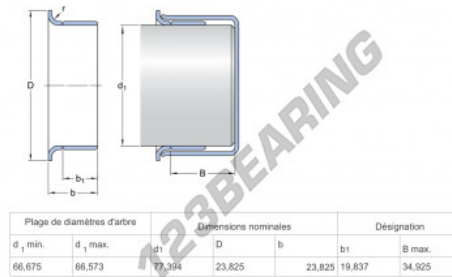

Speedi-Sleeve 99261-SKF - 99261-SKF

<https://www.123bearing.com/seals/accessories/speedi-sleeve/99261-skf>

PRODUCT FEATURES

Brand	SKF
N° Ean13	85311042031
Inside diameter	66 mm
Thickness	23 mm
Packaging	1