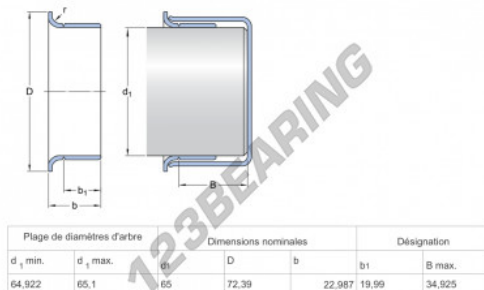

Speedi-Sleeve 99841-SKF - 99841-SKF

<https://www.123bearing.com/seals/accessories/speedi-sleeve/99841-skf>

PRODUCT FEATURES

Brand	SKF
N° Ean13	85311185936
Inside diameter	65 mm
Thickness	22 mm
Packaging	1