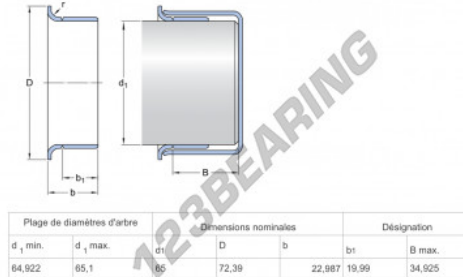

Speedi-Sleeve 99254-SKF - 99254-SKF

<https://www.123bearing.com/seals/accessories/speedi-sleeve/99254-skf>

PRODUCT FEATURES

Brand	SKF
N° Ean13	85311041997
Inside diameter	65 mm
Inside diameter	2.559" inch
Thickness	22 mm
Thickness	0.866" inch
Weight	90 g
Packaging	1