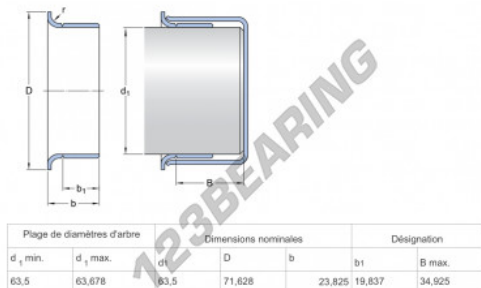

Speedi-Sleeve 99840-SKF - 99840-SKF

<https://www.123bearing.com/seals/accessories/speedi-sleeve/99840-skf>

PRODUCT FEATURES

Brand	SKF
N° Ean13	85311185929
Inside diameter	63.5 mm
Thickness	23 mm
Weight	98 g
Packaging	1