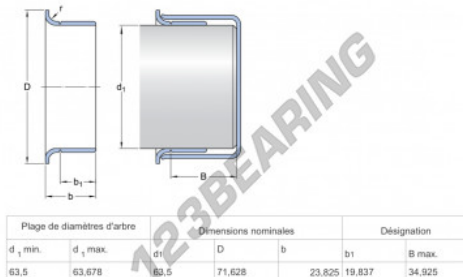

Speedi-Sleeve 99250-SKF - 99250-SKF

<https://www.123bearing.com/seals/accessories/speedi-sleeve/99250-skf>

PRODUCT FEATURES

Brand	SKF
N° Ean13	85311041966
Inside diameter	63.5 mm
Thickness	23 mm
Weight	92 g
Packaging	1