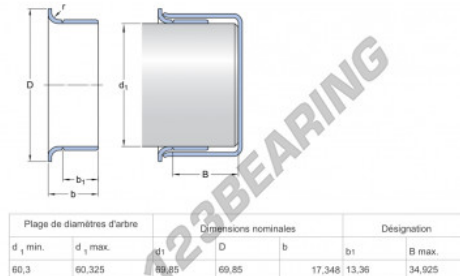

Speedi-Sleeve 99240-SKF - 99240-SKF

<https://www.123bearing.com/seals/accessories/speedi-sleeve/99240-skf>

PRODUCT FEATURES

Brand	SKF
N° Ean13	85311041904
Inside diameter	60 mm
Inside diameter	2.362" inch
Thickness	17 mm
Thickness	0.669" inch
Packaging	1