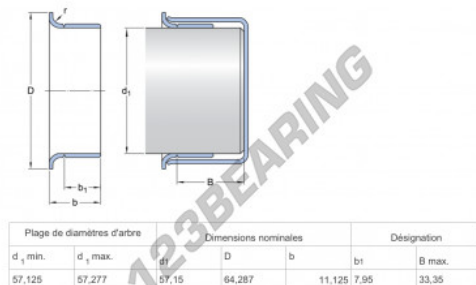

Speedi-Sleeve 99227-SKF - 99227-SKF

<https://www.123bearing.com/seals/accessories/speedi-sleeve/99227-skf>

PRODUCT FEATURES

Brand	SKF
N° Ean13	85311041812
Inside diameter	57 mm
Inside diameter	2.244" inch
Thickness	11 mm
Thickness	0.433" inch
Weight	65 g
Packaging	1
Standard	No standard