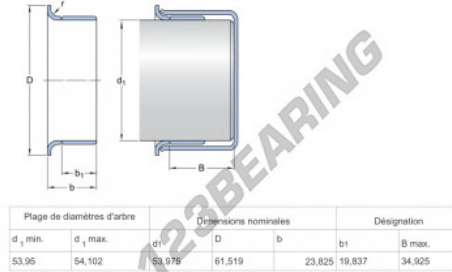

Speedi-Sleeve 99836-SKF - 99836-SKF

<https://www.123bearing.com/seals/accessories/speedi-sleeve/99836-skf>

PRODUCT FEATURES

Brand	SKF
N° Ean13	3616060570482
Inside diameter	53 mm
Thickness	23 mm
Packaging	1