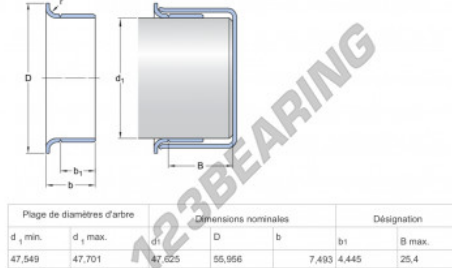

Speedi-Sleeve 99190-SKF - 99190-SKF

<https://www.123bearing.com/seals/accessories/speedi-sleeve/99190-skf>

PRODUCT FEATURES

Brand	SKF
N° Ean13	85311041676
Inside diameter	47 mm
Thickness	7 mm
Packaging	1