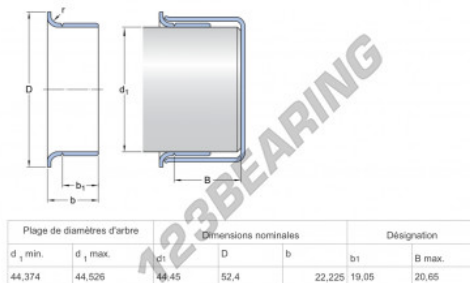

Speedi-Sleeve 99175-SKF - 99175-SKF

<https://www.123bearing.com/seals/accessories/speedi-sleeve/99175-skf>

PRODUCT FEATURES

Brand	SKF
N° Ean13	85311041553
Inside diameter	44 mm
Thickness	22 mm
Weight	68 g
Packaging	1