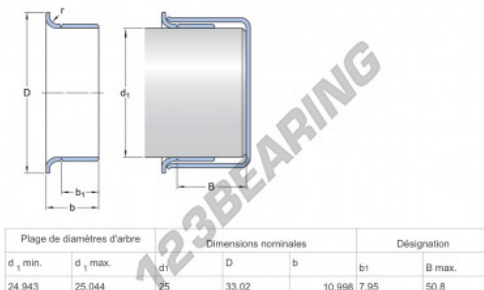

Speedi-Sleeve 99813-SKF - 99813-SKF

<https://www.123bearing.com/seals/accessories/speedi-sleeve/99813-skf>

PRODUCT FEATURES

Brand	SKF
N° Ean13	85311185653
Inside diameter	25 mm
Inside diameter	0.984" inch
Thickness	10.998 mm
Thickness	0.433" inch
Weight	45 g
Packaging	1