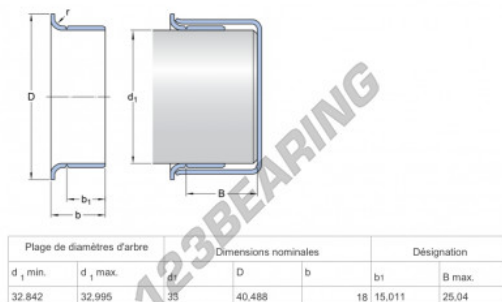

Speedi-Sleeve 99121-SKF - 99121-SKF

<https://www.123bearing.com/seals/accessories/speedi-sleeve/99121-skf>

PRODUCT FEATURES

Brand	SKF
N° Ean13	85311230834
Inside diameter	31.842 mm
Thickness	15.011 mm
Outside diameter	40.488 mm
Weight	29 g
Packaging	-
Standard	No standard