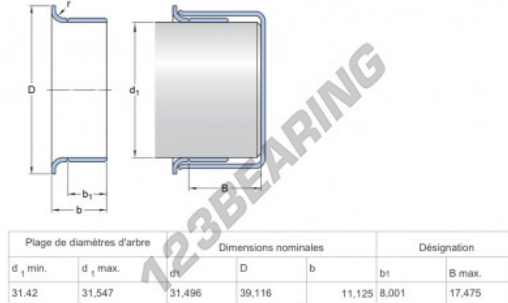

Speedi-Sleeve 99141-SKF - 99141-SKF

<https://www.123bearing.com/seals/accessories/speedi-sleeve/99141-skf>

PRODUCT FEATURES

Brand	SKF
N° Ean13	85311041331
Inside diameter	31.42 mm
Thickness	39.116 mm
Packaging	1