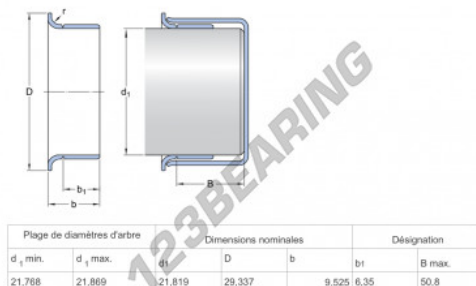

Speedi-Sleeve 99086-SKF - 99086-SKF

<https://www.123bearing.com/seals/accessories/speedi-sleeve/99086-skf>

PRODUCT FEATURES

Brand	SKF
N° Ean13	85311041096
Inside diameter	21.919 mm
Inside diameter	0.863" inch
Thickness	9.525 mm
Thickness	3/8" inch
Packaging	1