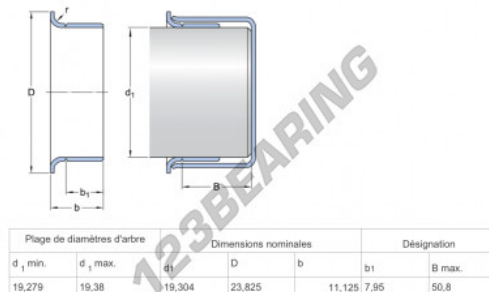

Speedi-Sleeve 99081-SKF - 99081-SKF

<https://www.123bearing.com/seals/accessories/speedi-sleeve/99081-skf>

PRODUCT FEATURES

| | |
|-----------------|-------------|
| Brand | SKF |
| N° Ean13 | 85311041065 |
| Inside diameter | 19.304 mm |
| Thickness | 23.825 mm |
| Weight | 44 g |
| Packaging | 1 |