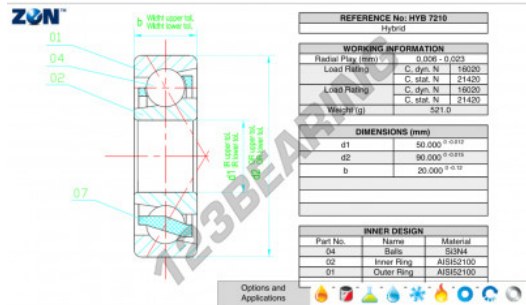

Deep groove ball bearing single row HYB-7210-ZEN - HYB-7210-ZEN

<https://www.123bearing.com/bearing-housing/deep-groove-bearing/single-row/hyb-7210-zen>

PRODUCT FEATURES

Brand	ZEN
N° Ean13	3616060561206
Inside diameter	50 mm
Outside diameter	90 mm
Thickness	20 mm
Dynamic load	16020 kN
Static load	21420 kN
Packaging	1