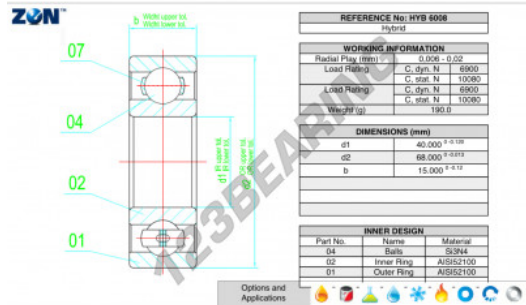

Deep groove ball bearing single row HYB-6008-ZEN - HYB-6008-ZEN

<https://www.123bearing.com/bearing-housing/deep-groove-bearing/single-row/hyb-6008-zen>

PRODUCT FEATURES

Brand	ZEN
N° Ean13	3616060561107
Inside diameter	40 mm
Inside diameter	1.575" inch
Outside diameter	68 mm
Outside diameter	2.677" inch
Thickness	15 mm
Thickness	0.591" inch
Dynamic load	6900 kN
Static load	10080 kN
Packaging	1